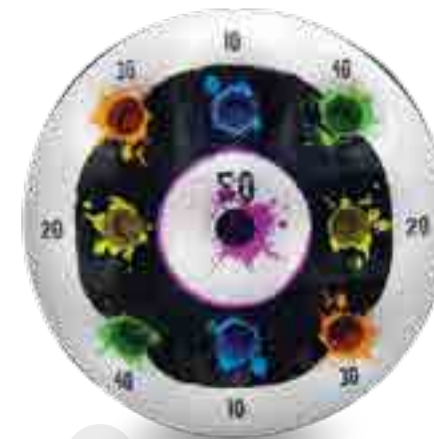

72560 Jumbo Water Guns