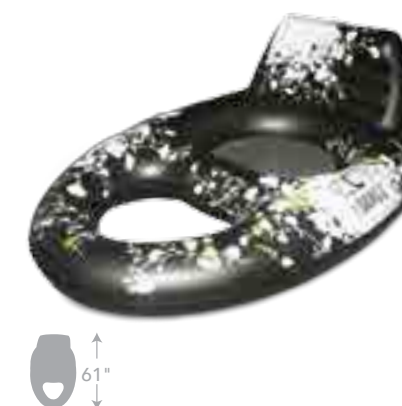

64"

83653 Baseball Glove Lounge

- Contoured shape
- Four separate air chambers
- Fun baseball-glove design
- Soft pillow top
- Color: Yellow
- Package: Box
- Size: 64" Long x 48" Wide, deflated
- Gauge: 11g (0.275mm)
- Age: 8+ Years