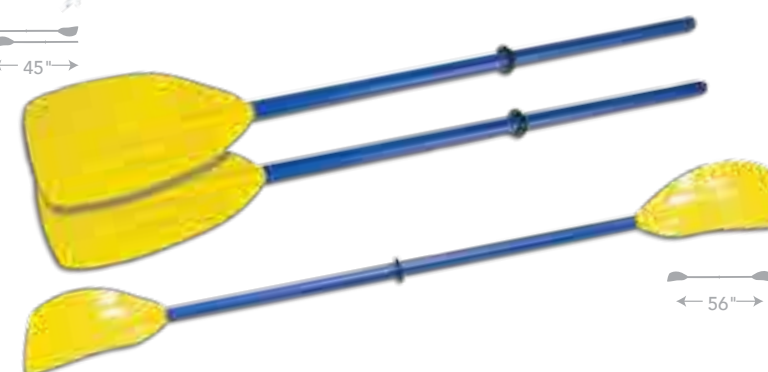

87420 Islander Two Person Boat

- Comfy, rugged boat
- Great for pools or protected beach areas
- Durable oar locks (Oars sold separately)
- Perimeter rope
- Color: Orange
- Package: Box
- Size: 75" Long x 45" Wide, deflated
- Gauge: 16g (0.40mm)
- Age: 8+ Years

87448 45" Convertible Oars/Paddle

- Wide-wedge power design
- Engineered to help move quickly through the water
- Converts easily from 1 dual-ended paddle to 2 oars
- Color: Blue
- Package: Polybag
- Size: 45" Oars or 56" Kayak Paddle
- Age: 8+ Years