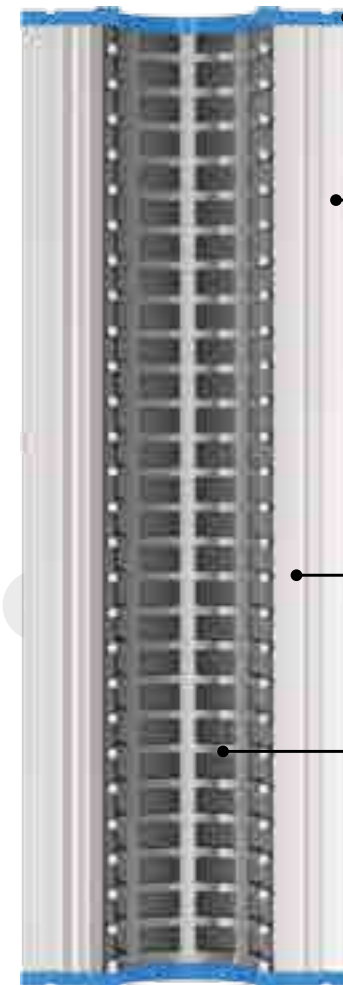

See our Filter Cartridge Catalog for price and size information.

End Caps – End caps are made of crack-resistant premium-grade polyurethane and plastisol. A superior cure process promotes the cartridge life and its functionality.