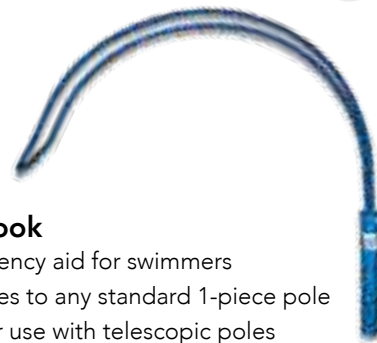

32158 Life Hook

- Emergency aid for swimmers
- Attaches to any standard 1-piece pole
- Not for use with telescopic poles