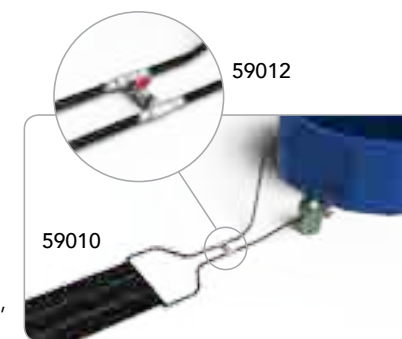

59012

Solar Panels Accessory Kit

- For use with above-ground pool Solar Heating Panels
- Regulator valve for easy control of cold and warm water flow
- Easy to assemble
- Package: Polybag
- Size: 5' Long x 1 1/4" Diameter
- Kit includes: (2) 1 1/4" Connector hoses, (5) Stainless steel clamps, (1) Regulator valve, (1) water controller and (2) hose reducers