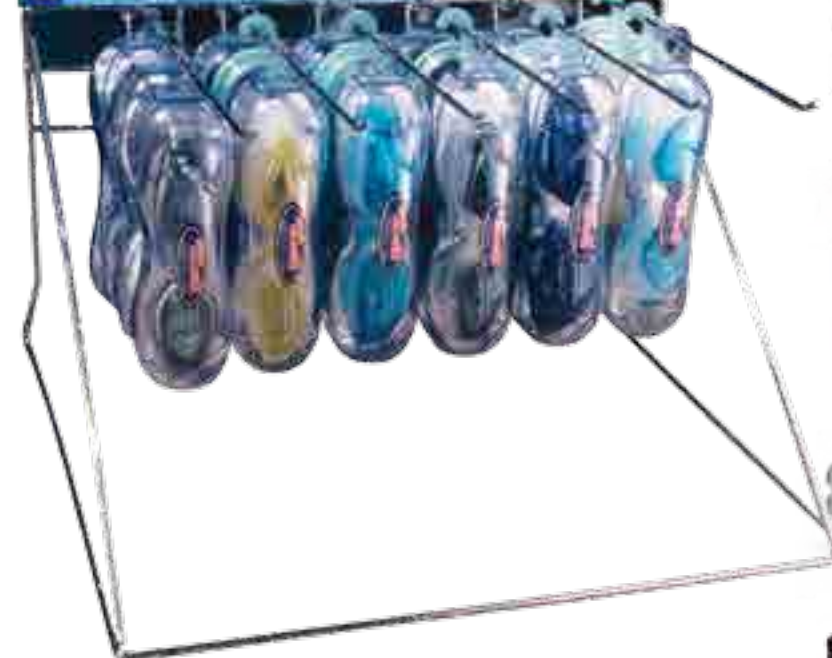

V5 View Swim Goggles

- Silicone eye cups and strap
- Polycarbonate lens
- 100% UV protection
- Includes 3 size selection nose bridges and a custom case
- Color: 4 Assorted – Blue, Pink, Green and Yellow
- Package: Clamshell
- Age: Adult