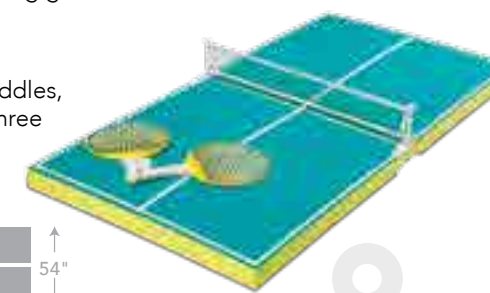

72725 Floating Table Tennis Game

- Doubles as a table top or floating game
- Solid foam core table
- Hard surface top
- Set includes two oversized paddles, game net with supports and three regulation game balls
- Color: Green
- Package: Box
- Size: 54" Wide x 27" Deep
- Age: Adult