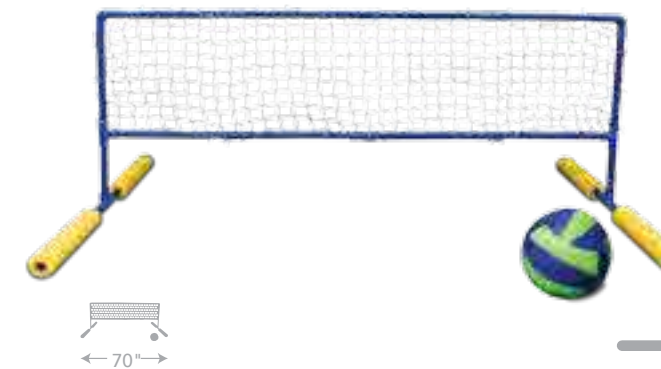

72706 Water Volleyball Game

- Quality, flexible PVC tubing
- Polyfoam floats
- Nylon netting
- Deluxe water volleyball and inflating needle included
- Color: Blue
- Package: Box
- Size: 70" Wide x 18" High
- Age: 8+ Years