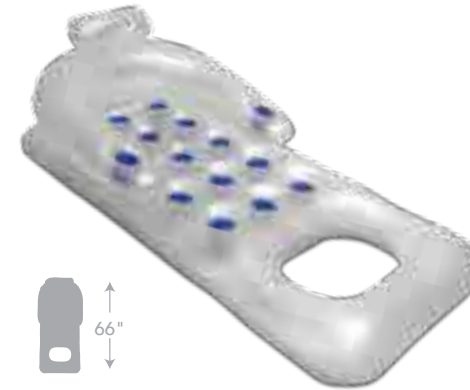

85661 Pearl French Classic Lounge

- Roll-style pillow & horseshoe back rest
- Integrated beverage holders
- Classic French pocket construction
- 15 contrasting color pockets
- Color: Pearl
- Package: Box
- Size: 66" Long x 31" Wide, deflated
- Gauge: 11g (0.275mm)
- Age: Adult

↑ 66"