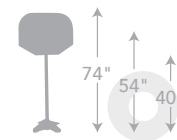

Pro Rebounder Adjustable Poolside Basketball Game

- Sturdy 2" PVC pole adjusts to three different heights (40", 54" and 74")
- Polyform game base can be filled with water or sand
- Fully-extended game height reaches over 6' tall
- 14" PVC hoop with durable hand woven polyethylene net
- Classic Pro game ball and inflating needle included
- All-weather hard-body backboard
- Color: Blue
- Package: Box
- Size: 34" Wide x 74" High x 21" Deep; Backboard size: 34" Wide x 25.5" High
- Age: 8+ Years