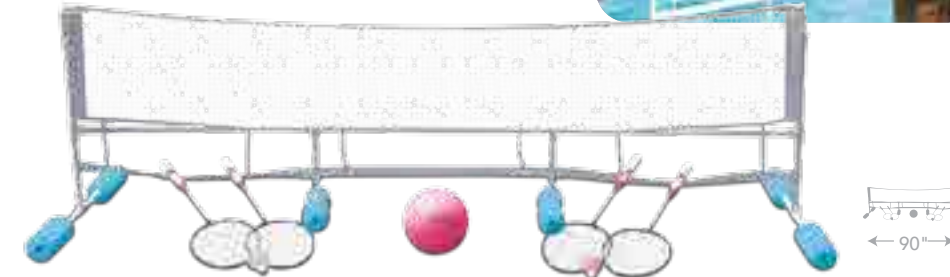

- Non-corrosive PVC tubing
- Polyfoam floats
- Heavy-duty nylon netting
- Set includes: deluxe water volleyball with inflating needle, 4 metal badminton rackets and 2 birdies
- Color: White
- Package: Box
- Size: 90" Wide x 21" High x 24" Deep
- Age: 8+ Years