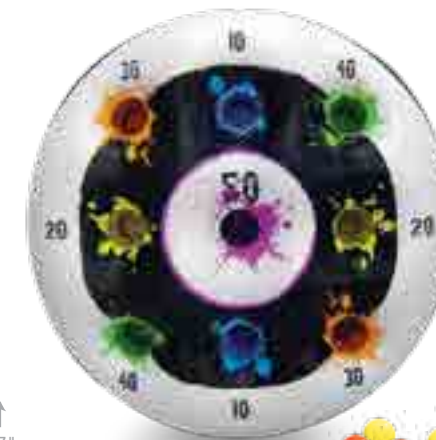

86193 Toss 'N' Splash

- Score the most points and win
- Set includes a floating game and ten game balls
- Nine pockets, each with an assigned point value
- Versatile and lightweight
- Fun for the pool, lawn or deck
- Size: 27" Diameter
- Package: Box
- Gauge: 10g (0.25mm)
- Age: 8+ Years