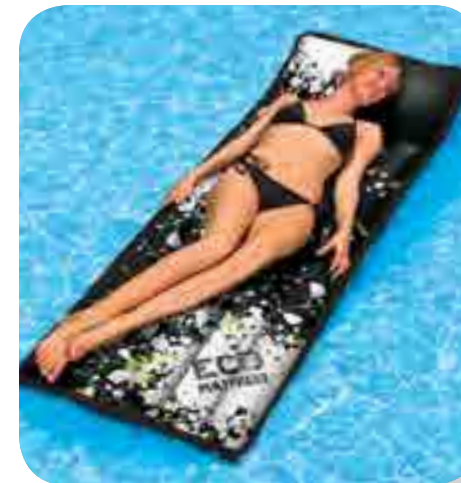

72"

83110 Vinyl Mattress

- Integrated pillow
- Sleek, X-beam construction
- Color: 3 Assorted – Green, Orange and Yellow
- Package: Polybag
- Size: 72" Long x 27" Wide, deflated
- Gauge: 6g (0.15mm)
- Age: Adult

72"

83125 Polka Dot Mattress

- Integrated pillow
- X-beam construction
- Transparent top with solid color bottom
- Color: 3 Assorted – Green, Pink and Blue
- Package: Polybag
- Size: 72" Long x 27" Wide, deflated
- Gauge: 7.8g (0.18mm)
- Age: Adult

83160 Neon Frost Mattress

- Large-scale design with jumbo pillow
- Neon frost vinyl with X-beam construction
- Designed with larger channels for maximum comfort
- Color: 3 Assorted – Green, Orange and Yellow
- Package: Box
- Size: 75" Long x 33" Wide, deflated
- Gauge: 8g (0.20mm)
- Age: Adult

75"

TOP
SELLER

71"

83174 Hello I'm Matt Mattress

- No name tag required to enjoy this fun float
- Full-width pillow and wide channel design for comfort
- I-beam construction
- Color: Multi
- Package: Box
- Size: 71" Long x 27" Wide, deflated
- Gauge: 10g (0.25mm)
- Age: Adult

83173 Mermaid Mattress

- Full width pillow
- Comfort-channel design with I-beam construction
- Color: 2 Assorted – White and Silver
- Package: Polybag
- Size: 71" Long x 27" Wide, deflated
- Gauge: 10g (0.24mm)
- Age: Adult

71"

83154 Liberty Mattress

- Full-width pillow
- Comfortable 5-channel body with I-beam construction
- Color: Multi
- Package: Polybag
- Size: 75" Long x 29" Wide, deflated
- Gauge: 9.8g (0.245mm)
- Age: Adult

75"

85803 Eco Mattress

- Built with reprocessed vinyl and eco-friendly packaging
- Full-width pillow
- Comfort-channel design with X-beam construction
- Color: Black
- Package: Polybag
- Size: 71" Long x 27" Wide, deflated
- Gauge: 7.8g (0.18mm)
- Age: Adult

71"

83322 Deluxe Ladder Mattress