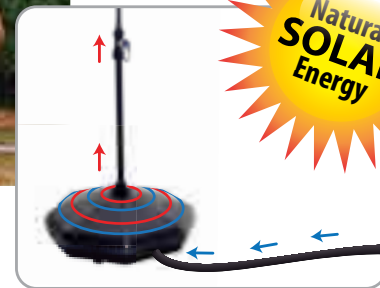

52505

Poolside Towel Tree

- Portable and convenient
- Accessories and towels are pool or spa side and ready to use
- Hang dry/wet swim gear or sports clothing
- Non-corrosive PVC construction is weather resistant
- Color: White
- Package: Box
- Size: 49" Tall with 24" Bars

59020

Poolside Solar Shower

- Enjoy the convenience of a portable poolside shower with heated water for comfort
- An eco-friendly way to heat your water
- Quick and easy assembly
- Light-weight for effortless storing and moving
- Water is heated by solar energy
- Color: Black
- Package: Box
- Size: 82" Tall

82"

HOW IT WORKS:

Cool water flows into and collects in the solar shower base from a standard garden hose. The water is heated by the sun as it circulates through and pools in the solar shower base. Regulate the flow and warmth of your water with hot/cold control valve.

54512

Rock Style Floating Fountain

- 3-tier fountain head
- Adjust flow for heights up to 6 to 10 feet
- Adapter kit fits most inlet types and some pool cleaner inlet fittings
- Install or remove in minutes
- Color: Grey
- Package: Box
- Size: 11" Long x 8.25" Wide x 11" High

11"

TOP SELLER

12"

54514

Color Cascade Waterfall Fountain

- Visually stunning kaleidoscope of color enhances any pool
- Contains an inside dynamotor that is driven by the water force of the pump
- Adjustable water spray height
- Easy install, no tools required
- Fits most in-ground 1.5" threaded automatic cleaner line or return line with eyeball fitting
- Color: Off-White
- Package: Box
- Size: 12" Long x 5.75" Wide x 4.75" High

54510

Grecian Floating Fountain

- 3-tier fountain head
- Adjust flow for heights up to 6 to 10 feet
- Adapter kit fits most inlet types and some pool cleaner inlet fittings
- Install or remove in minutes
- Color: Off-White
- Package: Box
- Size: 11.75" Square x 6" High