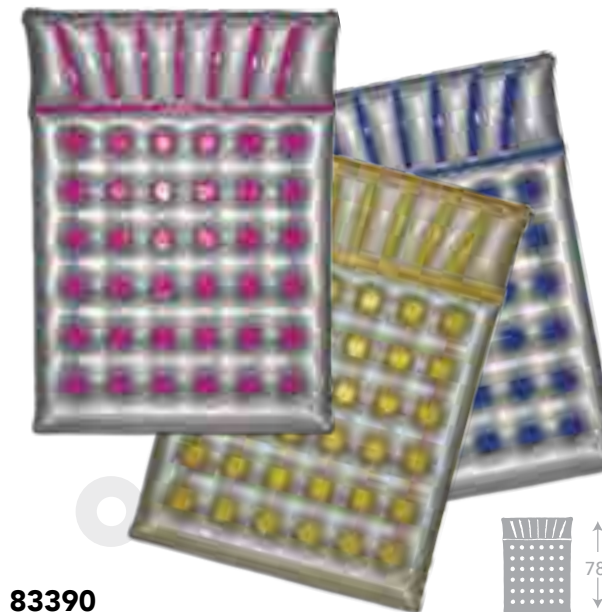

French Pocket Mattress

- Built-in gusseted pillow
- French pocket construction with 18 colorful pockets
- Clear top with reflective silver bottom
- Color: 3 Assorted – Pink, Blue and Yellow
- Package: Box
- Size: 74" Long x 28" Wide, deflated
- Gauge: 11.2g (0.28mm)
- Age: Adult

74"

78"

83390

Double French Pocket Mattress

- French pocket construction with 36 bright tufted pockets
- Full-width integrated pillow design
- Spacious enough for 2 adults
- Clear top with a reflective silver bottom
- Color: 3 Assorted – Blue, Pink and Yellow
- Package: Box
- Size: 78" Long x 56" Wide, deflated
- Gauge: 14g (0.35mm)
- Age: Adult