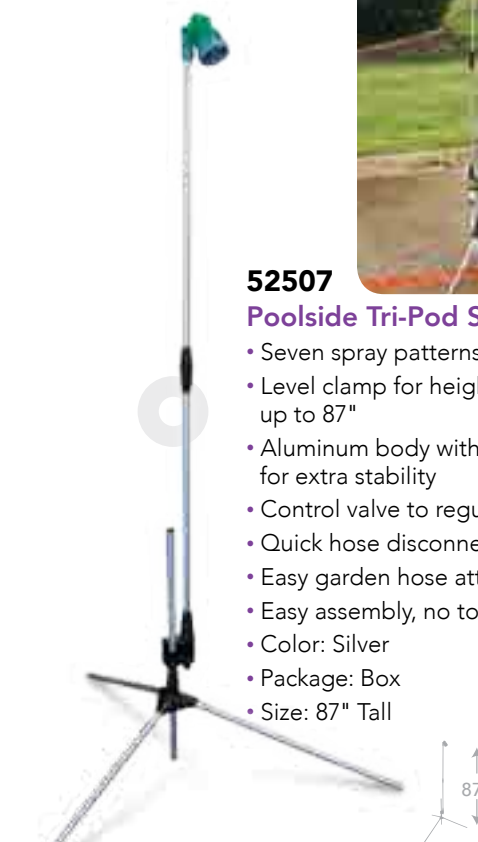

BACKYARD & DÉCOR

Poolside

Decór

Gear & Accessories

Enhance your poolside experience with accessories from Poolmaster.® Choose from over 50 items in a wide range of categories from poolside showers, towel racks and clocks, to water fountains, floating décor, hats and dog swim vests. Look closely, there's something for everyone.

Gear & Accessories
Backyard Oars Floating Characters

Décor

Water Décor
Ambiance Dog Swim Vests

Solar Outdoor Living

Decor Clocks Backyard

Portable Gear & Accessories
Hand Pumps Decoration

52507 Poolside Tri-Pod Shower

- Seven spray patterns
- Level clamp for height adjustment up to 87"
- Aluminum body with tripod for extra stability
- Control valve to regulate flow
- Quick hose disconnect adapter
- Easy garden hose attachment
- Easy assembly, no tools required
- Color: Silver
- Package: Box
- Size: 87" Tall

- Functional shower and foot-rinser for poolside or patio
- Non-corrosive PVC construction is weather resistant
- Attaches easily to garden hose
- Detachable showerhead with flex hose and on/off valve included
- Sand-fill base for added stability
- Color: White
- Package: Box
- Size: 81" Tall

TOP SELLER