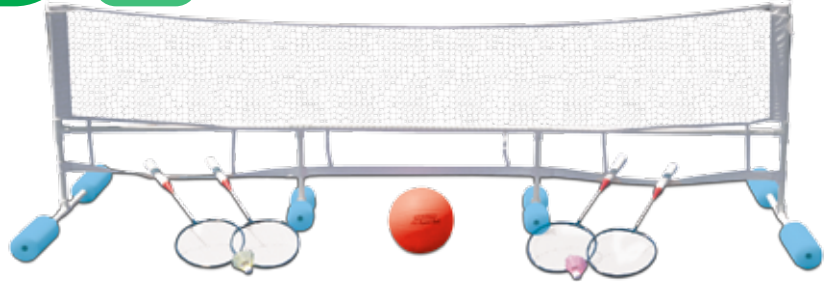

72708

Super Combo Water Volleyball/Badminton Game

- Non-corrosive PVC tubing
- Polyfoam floats
- Heavy-duty nylon netting
- Set includes: deluxe water volleyball with inflating needle, 4 metal badminton rackets and 2 birdies
- Color: White
- Package: Box
- Size: 90" Wide x 21" High x 24" Deep
- Age: 8+ Years

72685

Deluxe Badminton Set

- Includes 4 metal rackets, 4 birdies and a carrying bag
- Color: Multi
- Package: Bag
- Size: 26" Long x 8.75" Wide x 2.25" Deep
- Age: 8+ Years