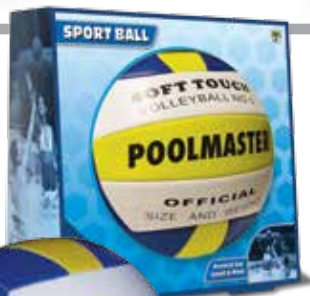

Multi-Purpose Ball

- Machine stitched
- Soft-touch vinyl
- Color: Multi
- Size: 8" Diameter
- Age: 8+ Years

72643

- Package: Bulk
- **72689**
- Package: Box