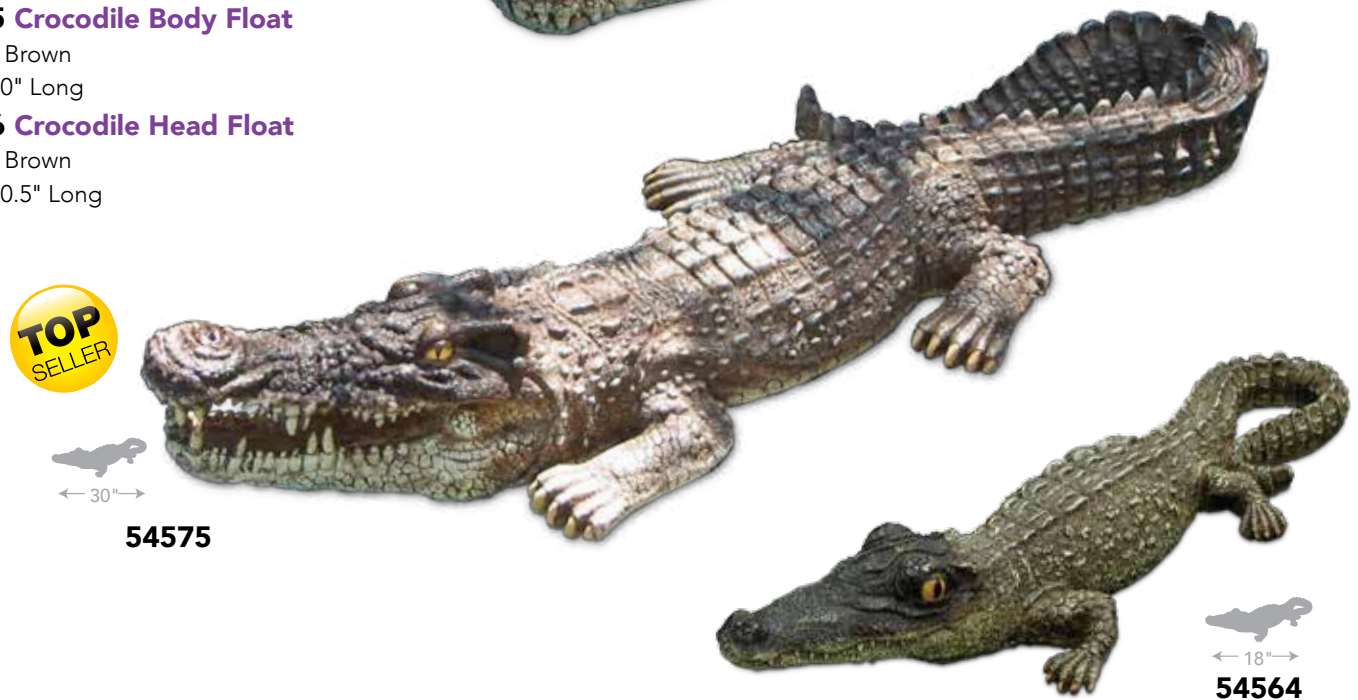

Floating Characters

Choose from our wide selection of floating pool characters to enhance your pool, spa or patio. All floating characters are made of sturdy Polystyrene for long lasting durability.

- Package: Box

54564 Small Floating Alligator

- Color: Green
- Size: 18" Long

54575 Crocodile Body Float

- Color: Brown
- Size: 30" Long

54576 Crocodile Head Float

- Color: Brown
- Size: 20.5" Long

Gear & Accessories