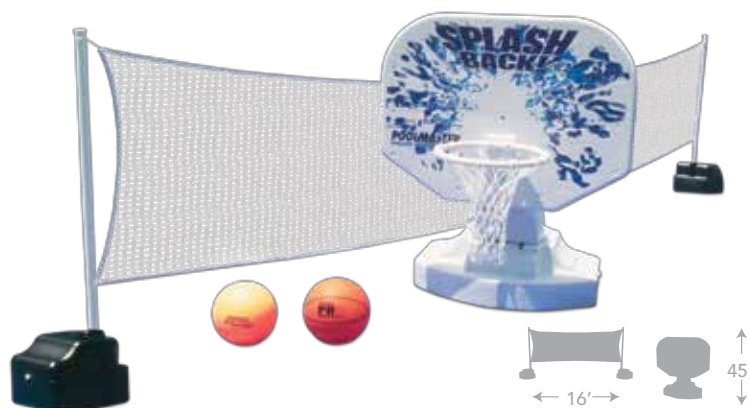

Across Pool Volleyball/Badminton Game Combo

- Portable for play on water, land, sand or dirt
- Non-corrosive PVC poles
- Sturdy Polyform water or sand-fill game base
- Set includes: nylon net, game bases, deluxe water volleyball and inflating needle, 4 metal badminton rackets and 4 birdies
- Color: White
- Package: Box
- Age: 8+ Years

72785 - Size: 22' Wide x 44" High with pole

72788 - Size: 22' Wide x 8' High with pole

72789

Across Pool Volleyball Game

- Non-corrosive PVC poles
- Fits most pools with perimeter decking
- Sturdy Polyform water or sand-fill game base
- Set includes: nylon net, game bases and deluxe water volleyball and inflating needle
- Color: White
- Package: Box
- Size: 16' Wide by 30" High with pole
- Age: 8+ Years

72845

Splashback Poolside Basketball/Volleyball Game Combo

- Extends over 30' with ties
- All-weather hard-body backboard
- Set includes: basketball game, Pro-style game ball, net, poles, pole support bases and deluxe water volleyball
- High capacity water or sand-fill Polyform game base
- Color: White
- Package: Box
- Size: Volleyball Game: 16' Wide x 2.5' High; Basketball Game: 34" Wide x 45" High x 38" Deep; Backboard size: 34" Wide x 25.5" High
- Age: 8+ Years