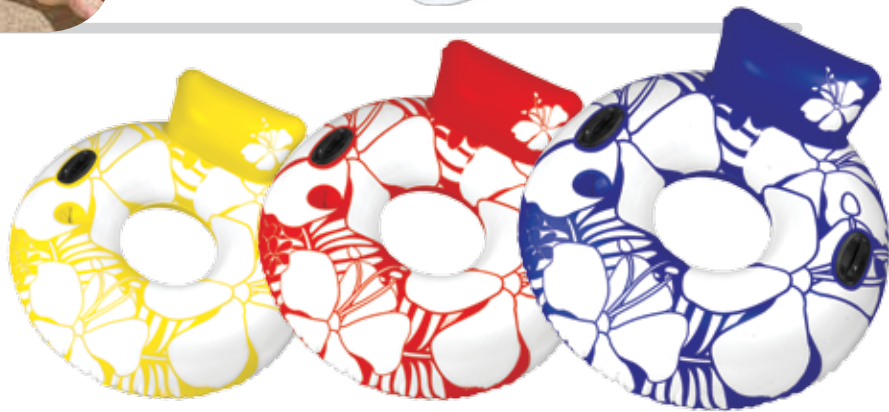

Day Dreamer Lounge

- Tube-style design with back rest and integrated handles
- Built-in beverage holder
- Color: 3 Assorted – Yellow, Red and Blue
- Package: Box
- Size: 50" Diameter, deflated
- Gauge: 14g (0.35mm)
- Age: Adult