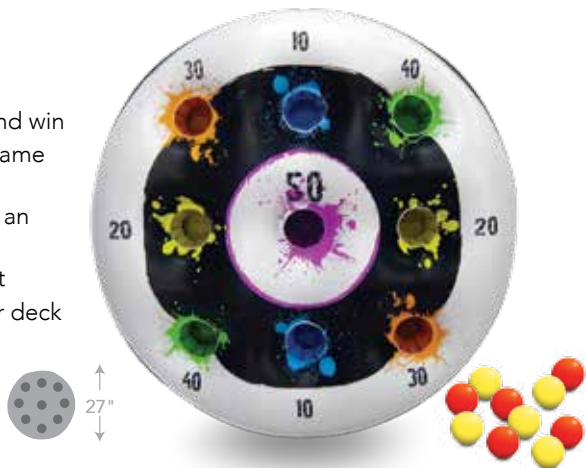

### Toss 'N' Splash

- Score the most points and win
- Set includes a floating game and ten game balls
- Nine pockets, each with an assigned point value
- Versatile and lightweight
- Fun for the pool, lawn or deck
- Size: 27" Diameter
- Package: Box
- Gauge: 10g (0.25mm)
- Age: 8+ Years