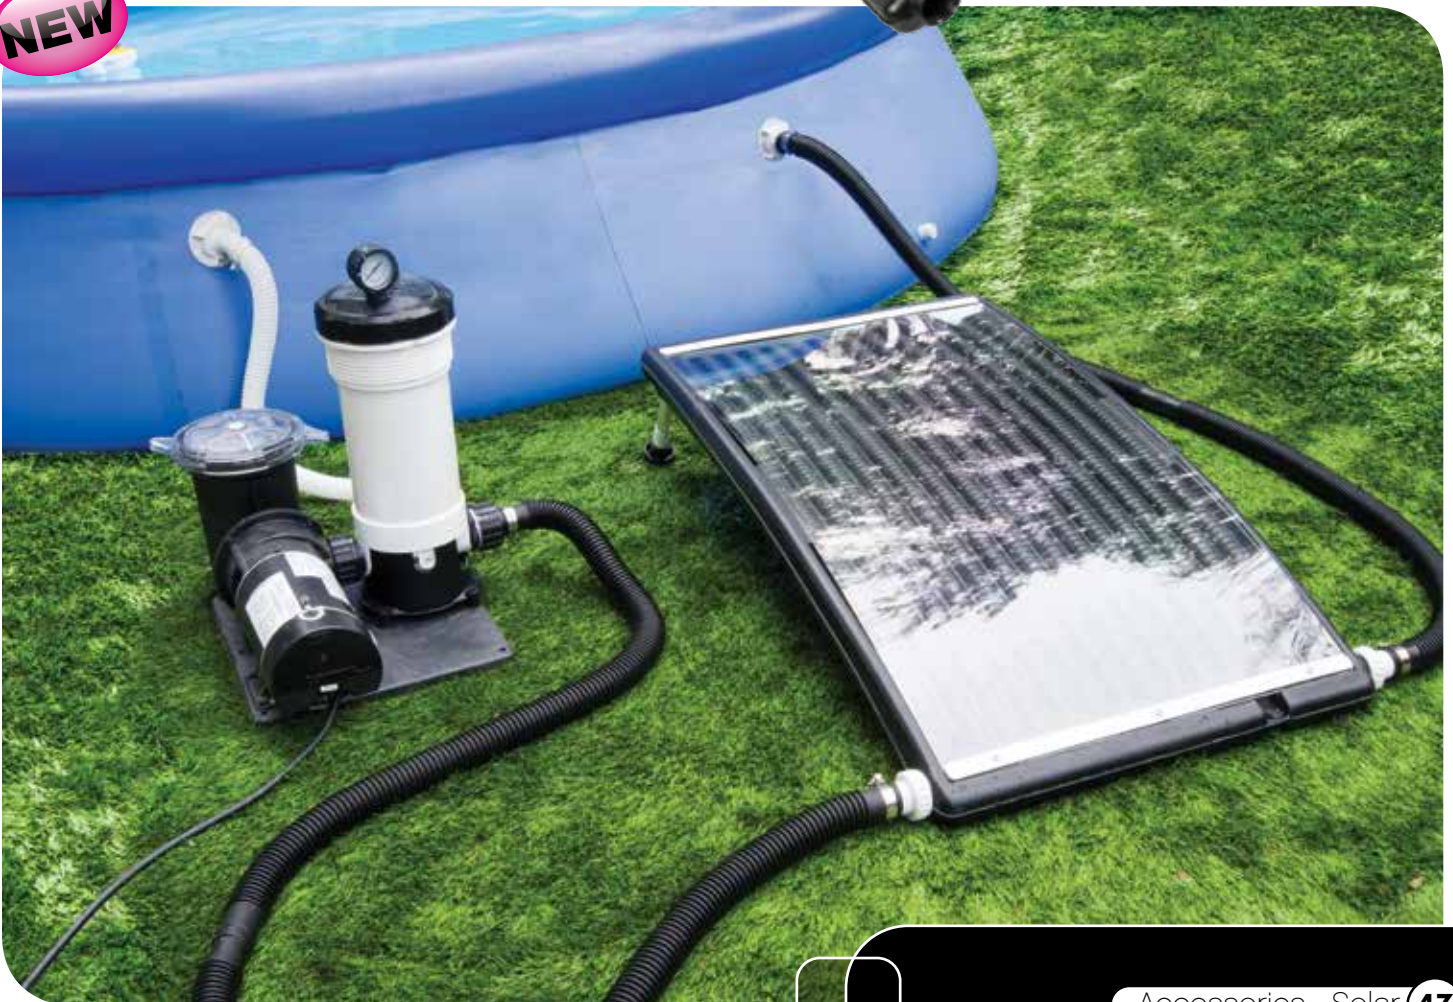

**NEW**

Poolmaster's Signs feature pre-punched hanging holes for easy installation. Printed with fade resist UV ink on all weather plastic to withstand outdoor conditions.