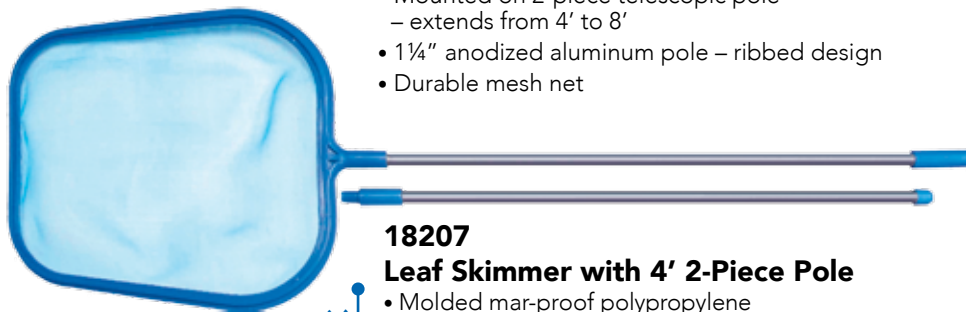

BASIC

BASIC

BASIC

BASIC

**21150 Leaf Skimmer with 5' Sectional Pole - Insert with Shrink Wrap**

- Molded mar-proof frame and handle
- Includes 6-piece sectional pole
- Durable mesh net

**18207 Leaf Skimmer with 4' 2-Piece Pole**

- Molded mar-proof polypropylene frame and handle
- Mounted on 2-piece ½" aluminum pole
- Durable mesh net

BASIC

PREMIER