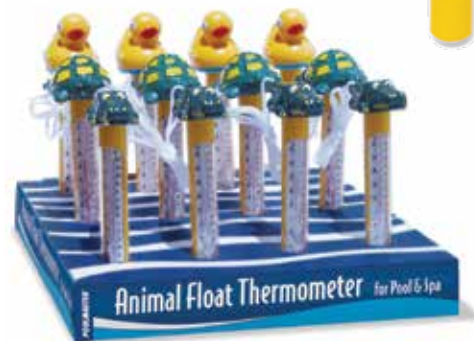

- Removable top for floating or standing
- Injection-molded and shatter-resistant body
- 8" long x 1¼" diameter

PREMIER

**25270  
Floating Aqua Duck  
Thermometer  
- Clam Shell**

- Soft-molded body
- 9" long x 1" diameter

PREMIER

**25275  
Floating Frog  
Thermometer  
- Clam Shell**

- ABS-molded body
- 9" long x 1" diameter

PREMIER

**25296  
Floating Animal  
Thermometers -  
Display**

- ABS-molded characters in assortment – Duck, Turtle, Alligator
- 9" long x 1" diameter

PREMIER

**25310  
Floating Digital  
Thermometer  
- Clam Shell**

- Large LCD display - to 1/10 degree
- Long-life battery included
- 3¼" diameter

PREMIER

**25288  
Deluxe Chrome/Brass  
Thermometer  
- Clam Shell**

- Chrome-plated brass body
- Tube style design
- Clear-view window
- 7¾" long x 1" diameter

CLASSIC

**25285  
Residential  
Thermometer  
- Clam Shell**

- Injection-molded and shatter-resistant body
- 6¾" long x 15/16" diameter