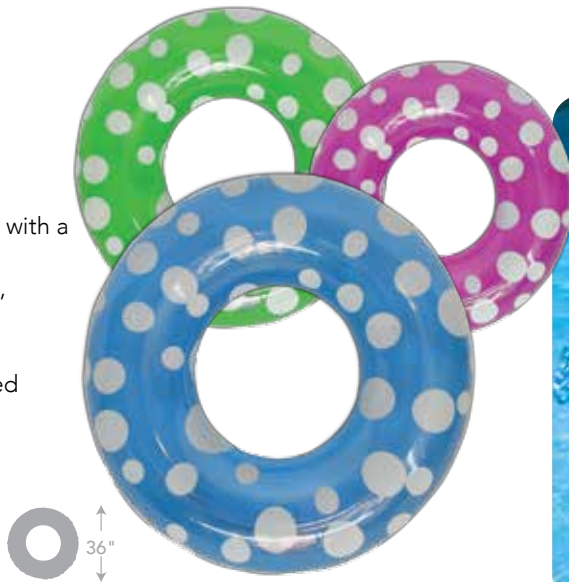

**81265**  
**36" Liberty Tube**

- Fun size tube
- Color: Multi
- Package: Polybag
- Size: 36" Diameter, deflated
- Gauge: 10.4g (0.26mm)
- Age: 8+ Years

**87136**  
**36" Polka Dot Tube**

- Transparent polka dot top with a solid color bottom
- Color: 3 Assorted – Green, Pink and Blue
- Package: Polybag
- Size: 36" Diameter, deflated
- Gauge: 10g (0.25mm)
- Age: 8+ Years