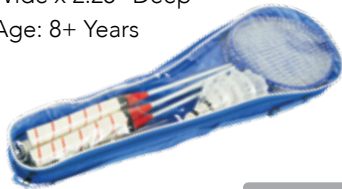

72706

Water Volleyball Game

- Quality, flexible PVC tubing
- Polyfoam floats
- Nylon netting
- Deluxe water volleyball and inflating needle included
- Color: Blue
- Package: Box
- Size: 70" Wide x 18" High
- Age: 8+ Years