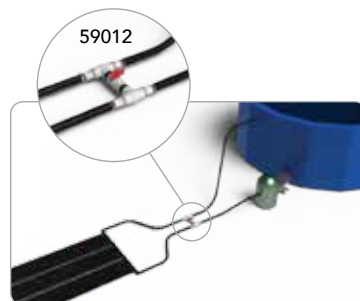

Solar

59012 Solar Panels Accessory Kit - Box

- For use with above-ground pool Solar Heating Panels
- Regulator valve for easy control of cold and warm water flow
- Easy to assemble
- Size: 5' Long x 1 1/4" Diameter
- Kit includes: (2) 1 1/4" Connector hoses, (5) Stainless steel clamps, (1) Regulator valve, (1) water controller and (2) hose reducers