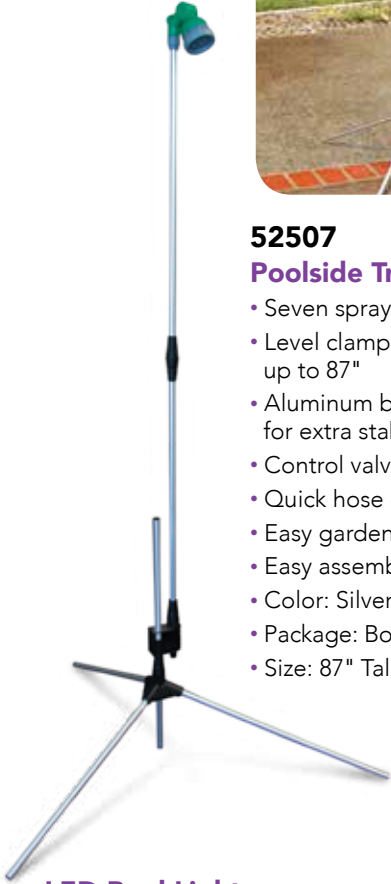

52507
Poolside Tri-Pod Shower

- Seven spray patterns
- Level clamp for height adjustment up to 87"
- Aluminum body with tripod for extra stability
- Control valve to regulate flow
- Quick hose disconnect adapter
- Easy garden hose attachment
- Easy assembly, no tools required
- Color: Silver
- Package: Box
- Size: 87" Tall