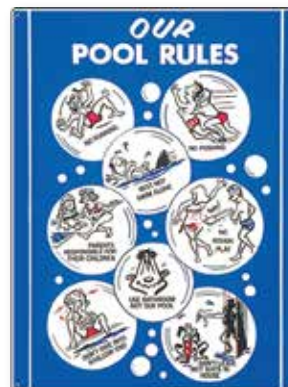

41336 18"x24"