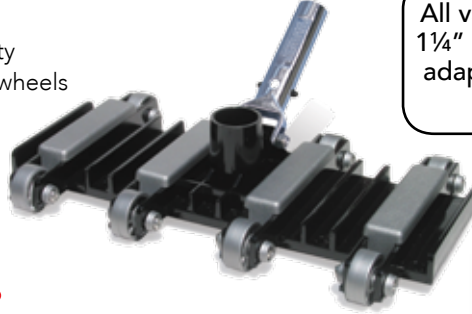

PREMIER

Heavy-Duty Gunite Flex Vacuum

- Rugged flex body for easy maneuverability
- Non-mar LDPE body with ABS axles and wheels
- 4 Covered weights
- 14½" wide body
- Aluminum handle
- For hard-surface pools / spas

*Replacement wheels #37601 available – pg 41

27200 Bulk

27201 Clam Shell

All vacuums are designed to fit standard 1¼" - 1½" vacuum hoses, and have ease-adapt handles to fit standard 1¼" poles
For replacement handles, handle pins, and spring clips see page 40

PREMIER

27210

Gunite Flex Vacuum - Clam Shell

- Rugged flex body for easy maneuverability
- Non-mar LDPE body with ABS axles and wheels
- 4 Covered weights
- 14½" wide body
- ABS handle
- For hard-surface pools / spas

*Replacement wheels #37601 available – pg 41