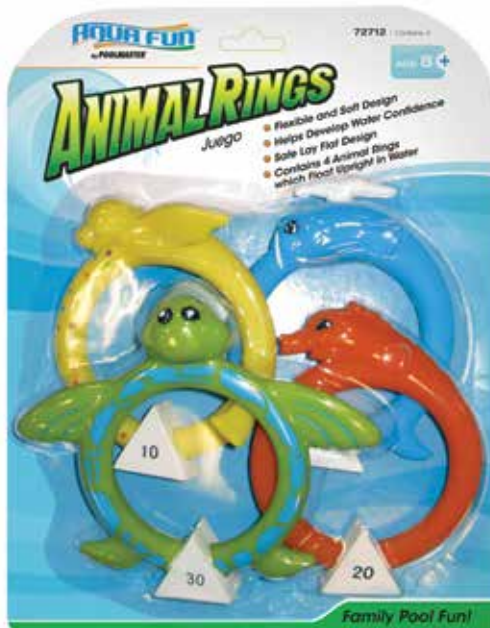

### Dive 'N' Relay Sticks

- Set of 6 numbered dive sticks
- Lie-flat sticks for diving and racing
- Color: Purple, Green, Yellow, Orange, Blue and Pink
- Package: Clamshell
- Size: 8" Long
- Age: 8+ Years