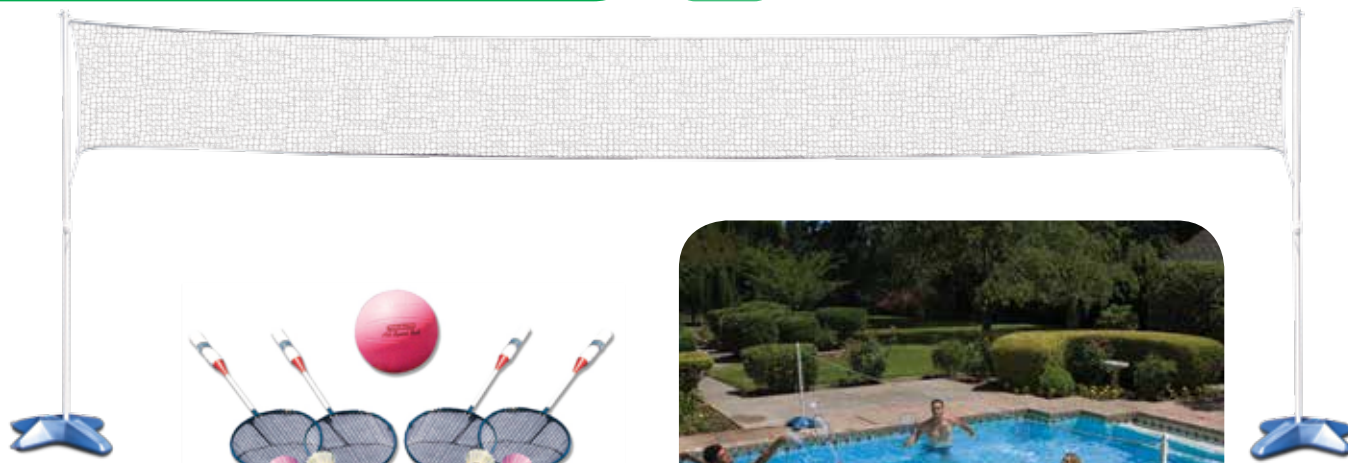

Also available for Above-Ground Pools:

**72777 Above-Ground Poolside Basketball/Volleyball Game Combo**

**Above-Ground Mounted Poolside Volleyball/Badminton Game**

- Game ball and inflating needle included
- Set of 4 Badminton rackets and Birdies
- 16' net with 10' side ties for extended length
- Color: White
- Package: Box
- Size: 16' Wide x 2.5" High
- Age: 8+ Years

### Across Pool Volleyball/Badminton Game Combo

- Portable for play on water, land, sand or dirt
- Non-corrosive PVC poles
- Sturdy Polyform water or sand-fill game base
- Set includes: nylon net, game bases, deluxe water volleyball and inflating needle, 4 metal badminton rackets and 4 birdies
- Color: White
- Package: Box
- Age: 8+ Years