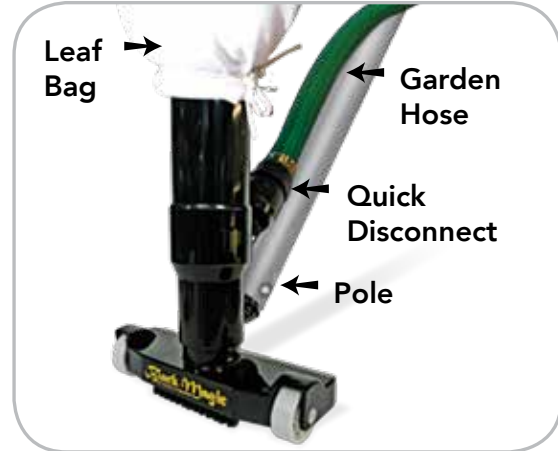

## Vacuums

28008

PREMIER

- 28008**  
**Black Magic Jet Vacuum – Clam Shell**
- No filter system required
  - Quick-disconnect fitting for use with garden hose
  - Powerful 4-jet suction
  - 7" wide ABS body and handle
  - Includes reusable leaf bag
  - Includes 1¼" and 1½" vacuum hose adapter
  - For Above-ground pools, spas, and other small water features