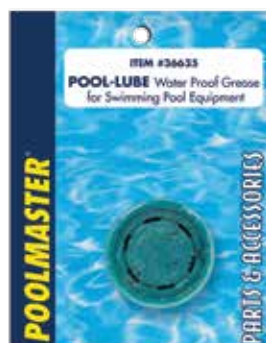

36635

Pool Lube - Carded

- Mineral-oil based lubrication
- Waterproof for pool maintenance use
- 1 oz.
- Seals and inhibits rust