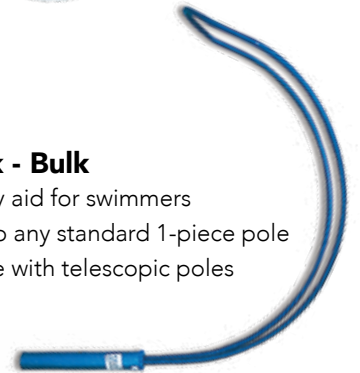

### Life Lines - Polybag

- Non-corrosive polyester rope
- Float-ball end

- 55547 30' Life Line**
- 55548 60' Life Line**

### 32158 Life Hook - Bulk

- Emergency aid for swimmers
- Attaches to any standard 1-piece pole
- Not for use with telescopic poles