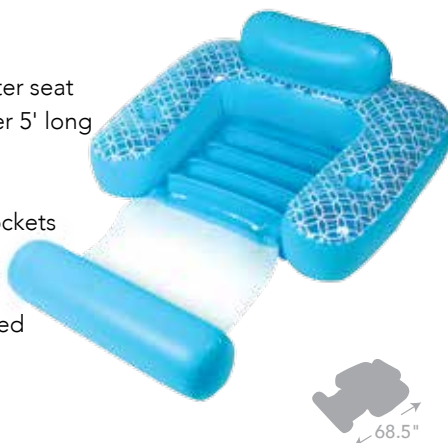

70741

Shangri-La Chair

- Oversized chair with inflatable center seat
- Adjustable foot rest extends to over 5' long
- Contoured back/arm rest
- Roll-style head rest
- Features 2 integrated beverage pockets
- Color: Blue
- Package: Box
- Size: 68.5" Long x 45" Wide, deflated
- Gauge: 10g (0.25mm)
- Age: Adult