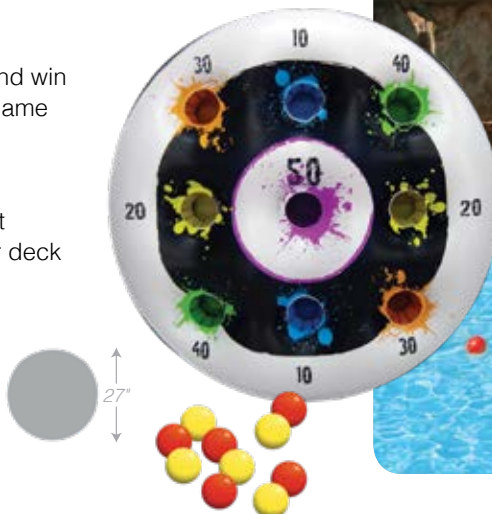

86193

Toss 'N' Splash

- Score the most points and win
- Set includes a floating game and ten game balls
- 9 pockets, each with an assigned point value
- Versatile and lightweight
- Fun for the pool, lawn or deck
- Color: Multi
- Package: Box
- Size: 27" Diameter
- Gauge: 10g (0.25mm)
- Age: 8+ Years
- Case Pack – 6