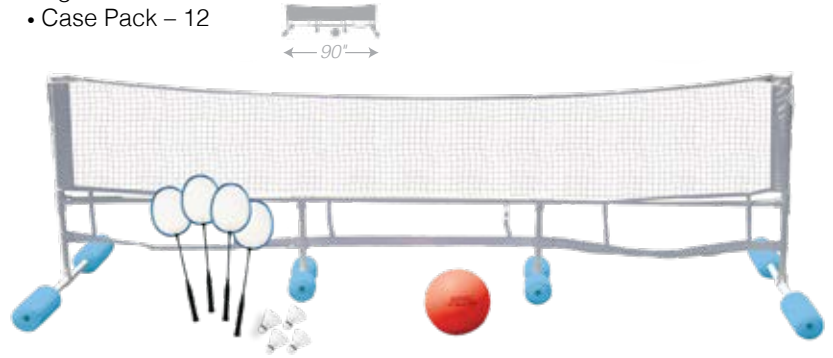

**Easy Storage!**

**72708**  
**Super Combo Water Volleyball / Badminton Game**

- Non-corrosive PVC tubing
- Polyfoam floats
- Heavy-duty nylon netting
- Set includes: deluxe water volleyball with inflating needle, 4 metal badminton rackets and 2 birdies
- Color: White
- Package: Box
- Size: 90" W x 21" H x 24" D
- Age: 8+ Years
- Case Pack – 12