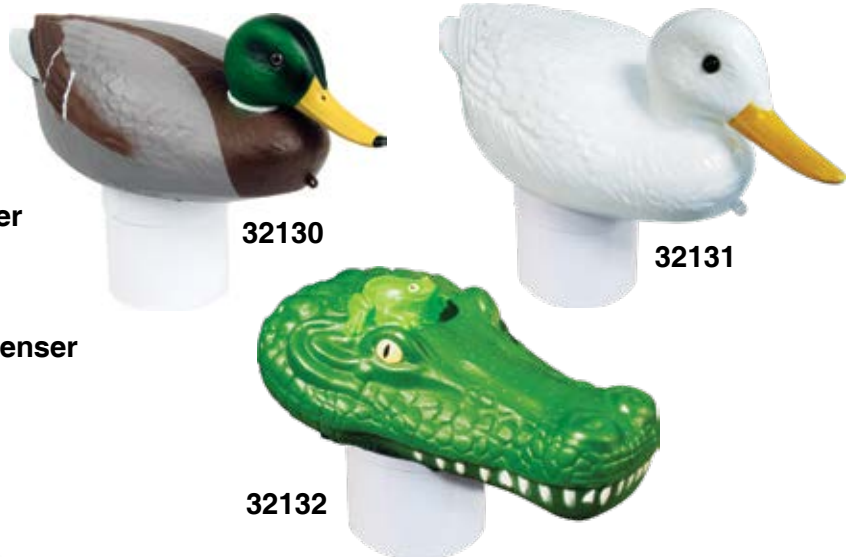

32132
Clori-Critter™ - Alligator Head Chlorine Dispenser

- 8" W x 13" L x 8½" H
- Case Pack – 8

*Replacement dispenser available #32138 – pg 36

CLASSIC