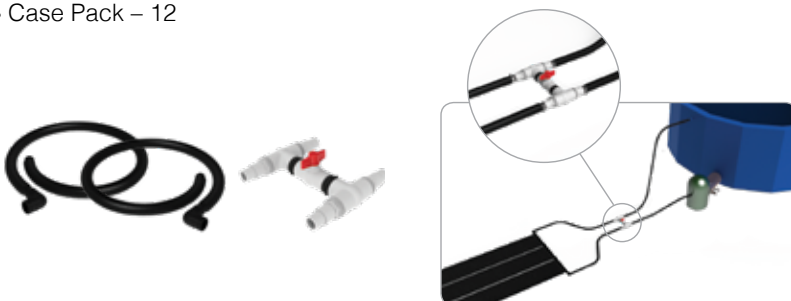

Solar

59012

Solar Panels Accessory Kit - Box

- For use with above-ground pool solar heating panels
- Regulator valve for easy control of cold and warm water flow
- Easy to assemble
- Size: 5' L x 1 1/4" Diameter
- Kit includes: (2) 1 1/4" connector hoses, (4) stainless steel clamps, (1) regulator valve, (1) water controller and (2) hose reducers
- Case Pack – 12