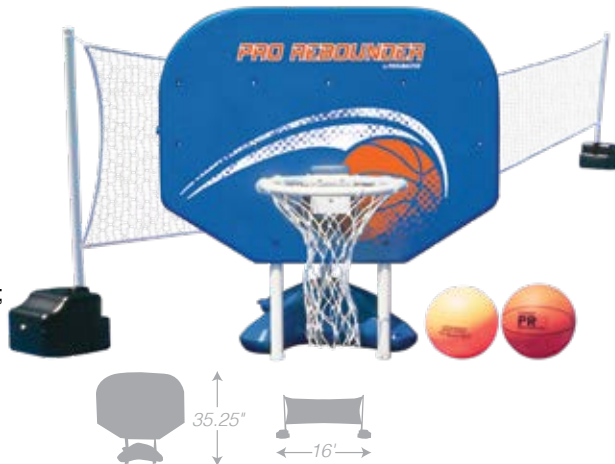

72775

Pro Rebounder Poolside Basketball / Volleyball Game Combo

- All-weather hard-body backboard
- Polyform bases can be filled with water or sand
- Hand-woven polyethylene net
- 14" PVC hoop and PVC supports
- Set includes: basketball game, Classic Pro game ball, net, poles, pole support bases, and deluxe water volleyball with inflating needle
- Volleyball net extends over 38' with ties
- Color: Blue
- Package: Box
- Size (volleyball game): 16' W x 2.5' H
- Size (basketball game): 34" W x 35.25" H x 32.5" D; Backboard size: 34" W x 25.5" H
- Age: 12+ Years
- Case Pack – 1