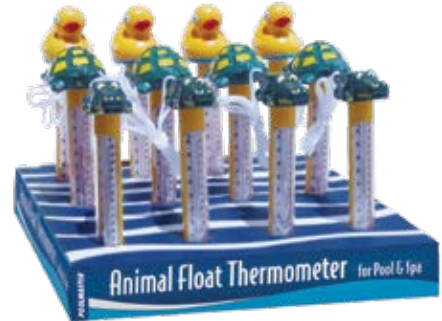

### 25300 Analog Combo Thermometer - Clam Shell

- Snap on/off top for floating or hanging
- Injection-molded and shatter-resistant body
- 8" L x 1 1/4" Diameter
- Case Pack – 12

PREMIER

### 25296 Floating Animal Thermometers - Display

- ABS-molded characters in assortment - Duck, Turtle, Alligator
- 9" L x 1" Diameter
- Case Pack – 12

PREMIER