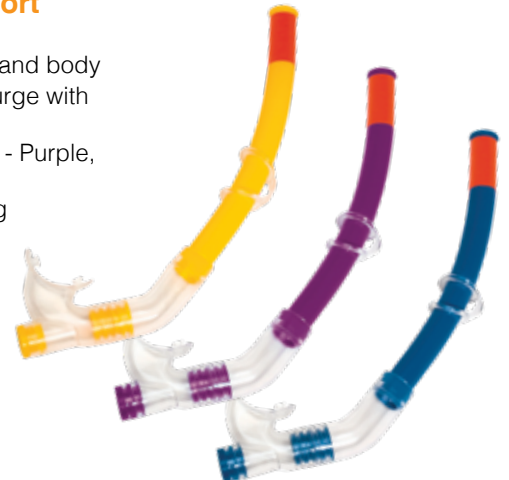

92325

Maxi-Purge Sport Swim Snorkel

- PVC mouthpiece and body
- Rapid clearing purge with advanced design
- Color: 3 Assorted - Purple, Blue, Yellow
- Package: Polybag
- Age: 8+ Years
- Case Pack - 12