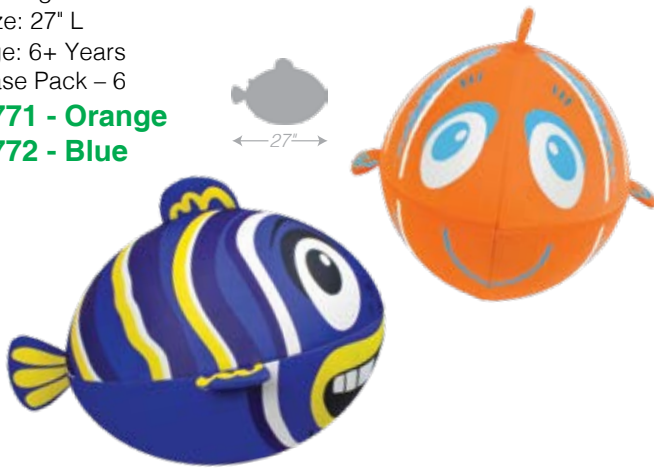

Fish Ball

- Waterproof material with inner PVC bladder
- Oversize profile features dorsal fin, side fins and tail
- Package: Box
- Size: 27" L
- Age: 6+ Years
- Case Pack – 6

72771 - Orange
72772 - Blue