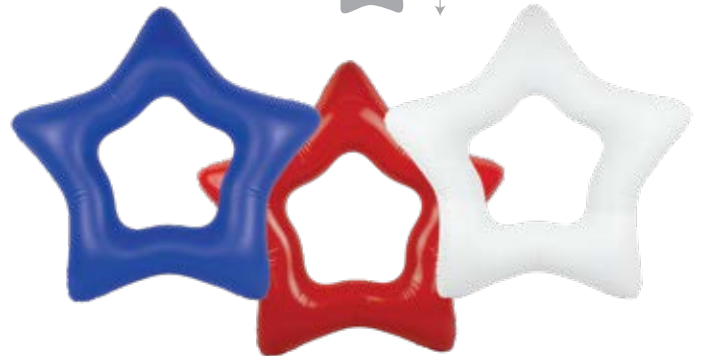

36" American Stars Tubes 3PK

3 PACK

- Patriotic star-shaped tubes – 3PK Set
- Color: Red, White, and Blue
- Package: Polybag
- Size: 36" Diameter with 15" inside Diameter, deflated
- Gauge: 8g (0.20mm)
- Age: 8+ Years
- Case Pack – 12

NEW

87133

36" Silver Glitter Tube

- Lounge in a ring of sparkle and shine
- Clear / Silver vinyl combo is filled with 40 grams of silver glitter
- Color: Silver
- Package: Box
- Size: 36" Diameter x 11.5" inner Diameter, deflated
- Gauge: 10g (0.25mm)
- Age: 8+ Years
- Case Pack – 12