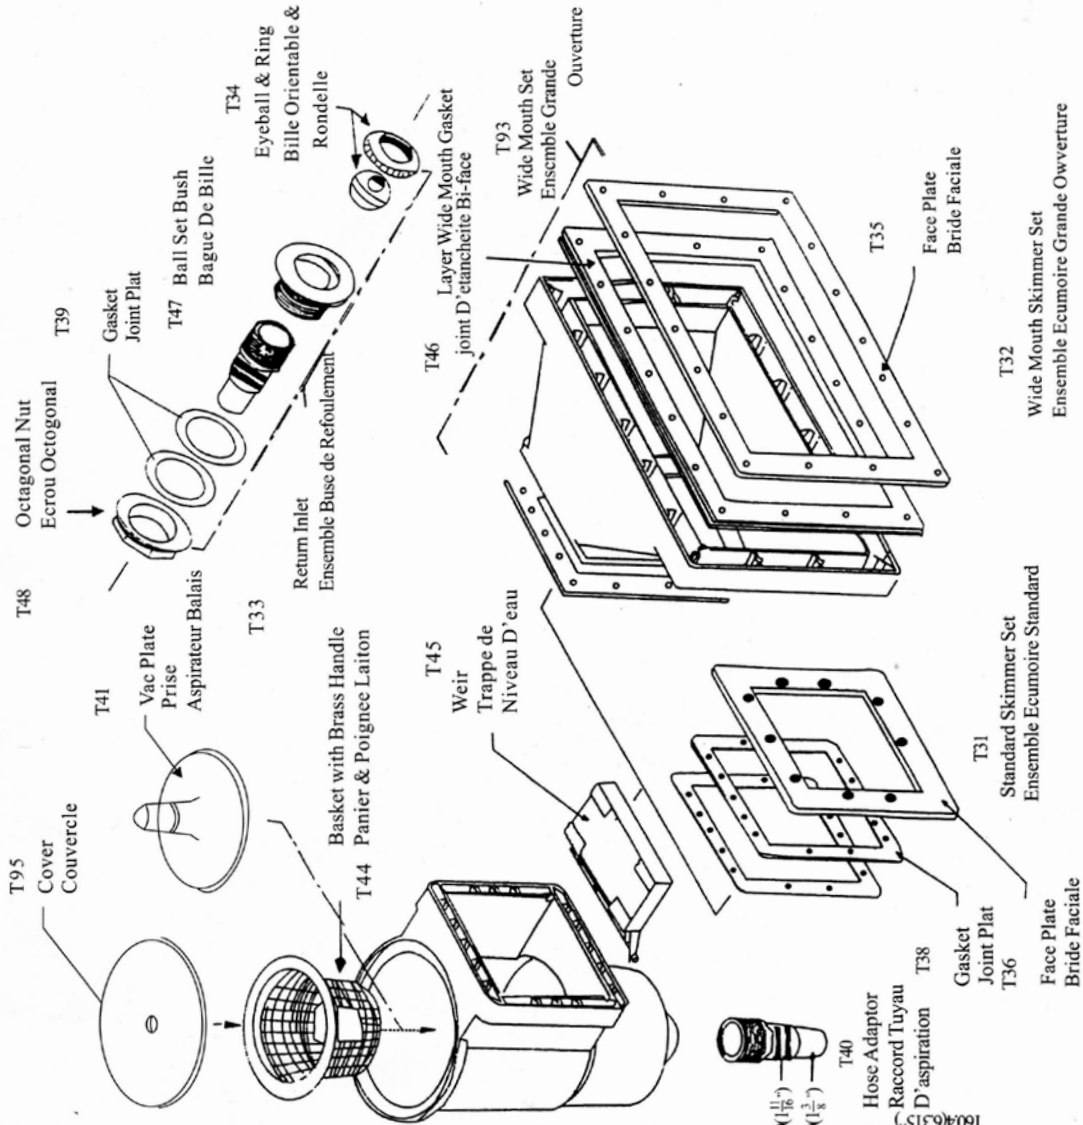

**HIGH PROFILE & WIDE MOUTH
 WALL SKIMMERS NO. 32190 & 32192
 ASSEMBLY AND PARTS**

THRU THE WALL SKIMMER
 ASSEMBLY & PARTS INSTRUCTION
 NOTICE TECHNIQUE
 D'INSTRUCTION POUR ECUMOIRE DE PISCINE

PANEL CUT OUT PATTERN
 PATRON DE DECOUPAGE