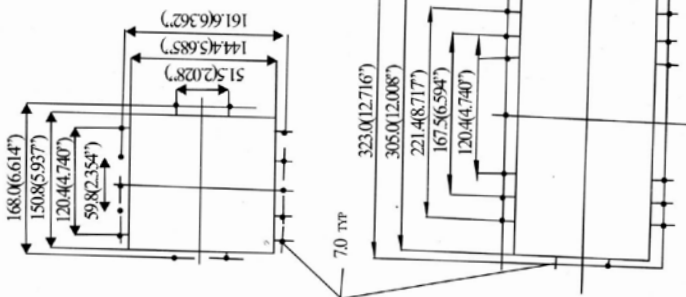

**HIGH PROFILE & WIDE MOUTH
 WALL SKIMMERS NO. 32190 & 32192
 ASSEMBLY AND PARTS**

THRU THE WALL SKIMMER
 ASSEMBLY & PARTS INSTRUCTION
 NOTICE TECHNIQUE
 D'INSTRUCTION POUR ECUMOIRE DE PISCINE

PANEL CUT OUT PATTERN
 PATRON DE DECOUPAGE