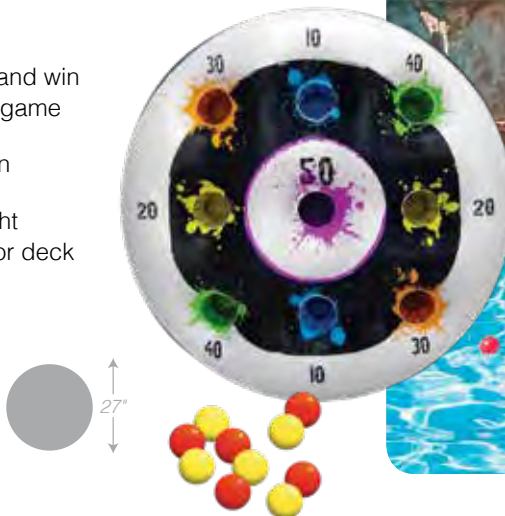

86193

Toss 'N' Splash

- Score the most points and win
- Set includes a floating game and ten game balls
- 9 pockets, each with an assigned point value
- Versatile and lightweight
- Fun for the pool, lawn or deck
- Color: Multi
- Package: Box
- Size: 27" Diameter
- Gauge: 10g (0.25mm)
- Age: 8+ Years
- Case Pack – 6