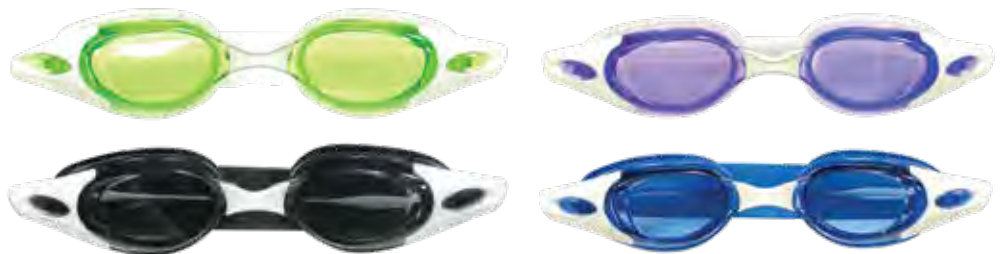

94950
Advanced Pro Swim Goggles

- Silicone eye cups and rubber strap
- Polycarbonate lens
- Includes 3 size selection nose bridges and a custom case
- Color: 4 Assorted - Purple, Green, Black, Blue
- Package: Clam Shell
- Age: Adult
- Case Pack – 12