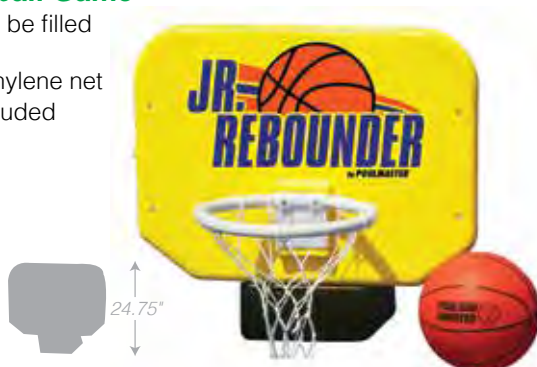

Junior Pro Poolside Basketball Game

- Compact Polyform game base can be filled with water or sand
- Sturdy 12" PVC hoop with a polyethylene net
- Game ball and inflating needle included
- All-weather hard-body backboard
- Color: Yellow
- Package: Box
- Size: 24" W x 24.75" H x 22.5" D;
  Backboard size: 24" W x 18" H
- Age: 12+ Years
- Case Pack – 6