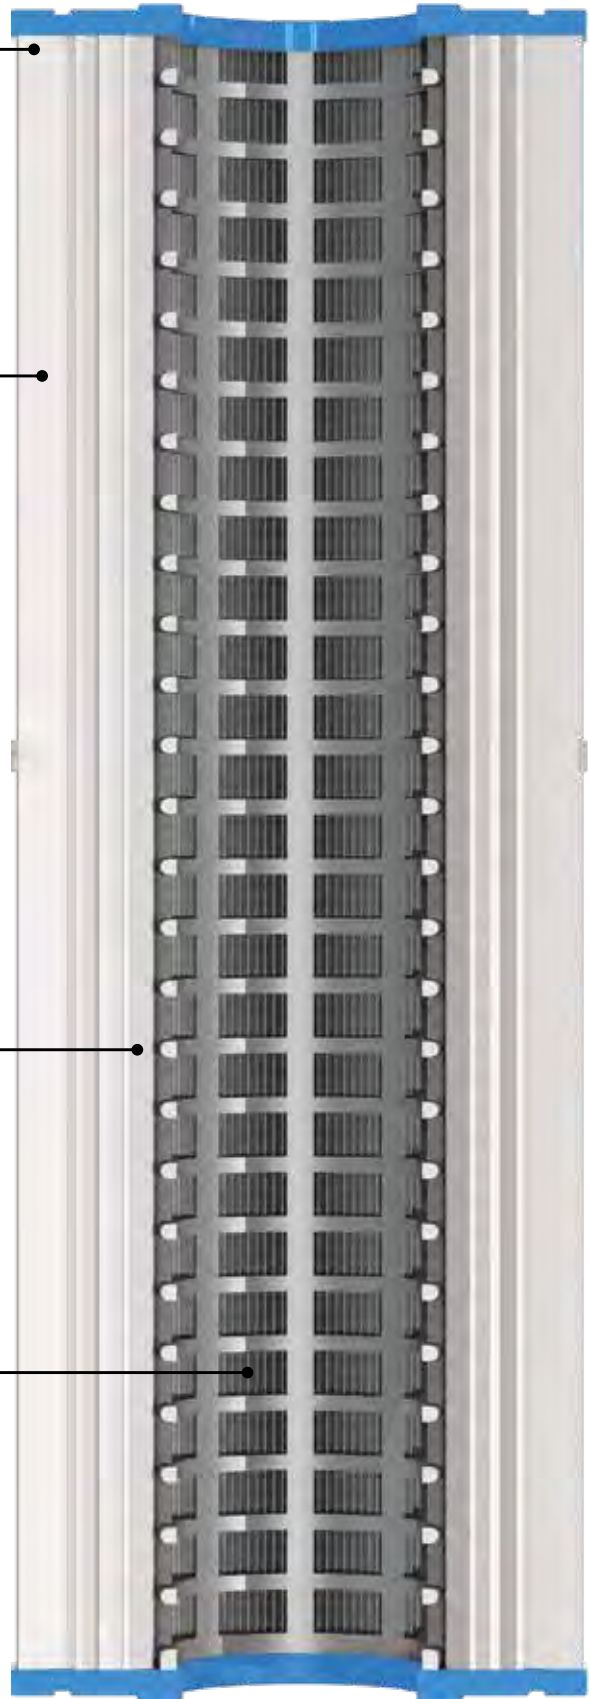

Core - Molded cores are engineered for maximum flow distribution, allowing efficient circulation and ensuring the highest quality level of filtration.

Filter Cartridge Details by Filter Manufacturer

Product Information							MANUFACTURER INFORMATION
ITEM #	MEDIA SQ. FT.	OD (Inches)	LENGTH (Inches)	TOP (Inches)	BOTTOM (Inches)	MEDIA WT. OZ / YD ²	MANUFACTURER DESCRIPTION / NUMBER
ABER HOT TUB							
12442	35	5	9 1/4	Open 2 1/8	Open 2 1/8	3	Rainbow Dynamic 35 Dynamic Series IV - DFM DFML Waterway 35 In-Line
12592	50	5	13 5/16	Open 2 1/8	Open 2 1/8	3	Rainbow Dynamic 50 Dynamic Series IV - DFM-50 / DFML-50 Series IV - DFM-100 / DFML-100 Series II & III RTL-50 / RCF-50 Series I RDC-50 / RDC-50S Waterway Custom Molded Products
12502	50	6	7 5/8	Handle	1 1/2 SAE Threaded	3	Waterway Front Access Skimmer
ACCENT SPAS							
12323	25	4 15/16	13 5/16	Open 2 1/8	Open 2 1/8	3	Pentair- Rainbow Dynamic Series I Model RDC Dynamic Series II & III-RTL/RCF Dynamic Series IV -DFM, DFML Waterway 25 In-Line Custom Molded Products
12592	50	5	13 5/16	Open 2 1/8	Open 2 1/8	3	Rainbow Dynamic 50 Dynamic Series IV - DFM-50 / DFML-50 Series IV - DFM-100 / DFML-100 Series II & III RTL-50 / RCF-50 Series I RDC-50 / RDC-50S Waterway Custom Molded Products
12147	10	4 1/4	4	Open 2 1/16	Open 2 1/16	3	Waterway Skim Filter 10 [817-0010]
ACRYX-MAAX SPAS							
12323	25	4 15/16	13 5/16	Open 2 1/8	Open 2 1/8	3	Pentair- Rainbow Dynamic Series I Model RDC Dynamic Series II & III-RTL/RCF Dynamic Series IV -DFM, DFML Waterway 25 In-Line Custom Molded Products
12474	37	4 15/16	13 5/16	Open 2 1/8	Open 2 1/8	4	Rainbow Dynamic 37 Dynamic Series I Series II & III RTL-25 / RCF-25 Series IV - DFM-25 / DFML-25 Waterway Morgan Spas Leisure Bay Spas Custom Molded Products
12592	50	5	13 5/16	Open 2 1/8	Open 2 1/8	3	Rainbow Dynamic 50 Dynamic Series IV - DFM-50 / DFML-50 Series IV - DFM-100 / DFML-100 Series II & III RTL-50 / RCF-50 Series I RDC-50 / RDC-50S Waterway Custom Molded Products
ADVANTAGE MANUFACTURING							
12866	75	7 1/4	14 9/16	2 15/16 Open w/Step	2 15/16 Open w/Step	3	Advantage Electric 75 [ELE-75]
ALCOVE SPAS							
12233	18	4 5/8	8	Molded Handle	1 1/2 Male Thread MPT	3	Pageant Spa Top Load
ALPS SPAS							
12323	25	4 15/16	13 5/16	Open 2 1/8	Open 2 1/8	3	Pentair- Rainbow Dynamic Series I Model RDC Dynamic Series II & III-RTL/RCF Dynamic Series IV -DFM, DFML Waterway 25 In-Line Custom Molded Products
12592	50	5	13 5/16	Open 2 1/8	Open 2 1/8	3	Rainbow Dynamic 50 Dynamic Series IV - DFM-50 / DFML-50 Series IV - DFM-100 / DFML-100 Series II & III RTL-50 / RCF-50 Series I RDC-50 / RDC-50S Waterway Custom Molded Products
AMERICAN SPAS							
12592	50	5	13 5/16	Open 2 1/8	Open 2 1/8	3	Rainbow Dynamic 50 Dynamic Series IV - DFM-50 / DFML-50 Series IV - DFM-100 / DFML-100 Series II & III RTL-50 / RCF-50 Series I RDC-50 / RDC-50S Waterway Custom Molded Products
12918	75	10 1/16	16 1/8	Open 6 1/16	Open 6 1/16	4	American Predator 75
13202	150	10 1/16	31 1/8	Open 6 1/16 Soft	Open 6 1/16 Soft	4	American Predator 150, Clean and Clear 150
13109	125	7	26	Open 3	Open 3	4	Pentair Clean & Clear Plus 520 (pre 1998) American Quantum CM RPM 125/500
12502	50	6	7 5/8	Handle	1 1/2 SAE Threaded	3	Waterway Front Access Skimmer
AMISH COUNTRY SPAS							
12453	35	5 3/16	11 7/8	Closed	Open 1 5/8	3	Pacific Marquis 34 (Old Style)
APOLLO SPAS							
12299	25	4 5/8	11 7/8	Open 2 1/16	Open 2 1/16	4	Hayward MicroStar-Clear C-225 American Commander II
12354	25	5 11/16	10 3/8	Closed with String Tab	Open 2 1/8	3	Jacuzzi Aero Caressa closed top
12221	35	5	4 5/8	Open 2 1/8	Open 2 3/16	3	Pentair Dynamic Series IV - Model DSF 35 Waterway
12323	25	4 15/16	13 5/16	Open 2 1/8	Open 2 1/8	3	Pentair- Rainbow Dynamic Series I Model RDC Dynamic Series II & III-RTL/RCF Dynamic Series IV -DFM, DFML Waterway 25 In-Line Custom Molded Products
12592	50	5	13 5/16	Open 2 1/8	Open 2 1/8	3	Rainbow Dynamic 50 Dynamic Series IV - DFM-50 / DFML-50 Series IV - DFM-100 / DFML-100 Series II & III RTL-50 / RCF-50 Series I RDC-50 / RDC-50S Waterway Custom Molded Products
12502	50	6	7 5/8	Handle	1 1/2 SAE Threaded	3	Waterway Front Access Skimmer
AQUA LEISURE							
12039	6	4 1/4	3 3/4	Open 2 1/16	Open 2 1/16	4	Intex Sand NSun Size D Wal Mart Simple Set Type 1 Aqua Leisure Size 1