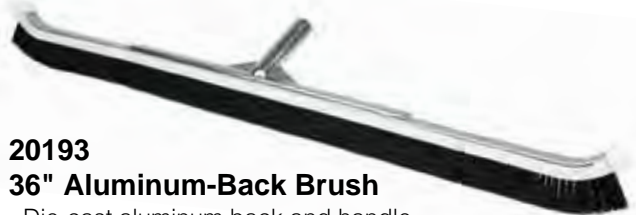

COMMERCIAL

20191

24" Aluminum-Back Brush

- Die-cast aluminum back and handle
- Aluminum channel set on durable PVC backing
- Curved-body design with mar-proof end caps
- Nylon bristles for long-lasting durability
- Case Pack – 6

COMMERCIAL

20193

36" Aluminum-Back Brush

- Die-cast aluminum back and handle
- Aluminum channel set on durable PVC backing
- Curved-body design with mar-proof end caps
- Nylon bristles for long-lasting durability
- Case Pack – 6