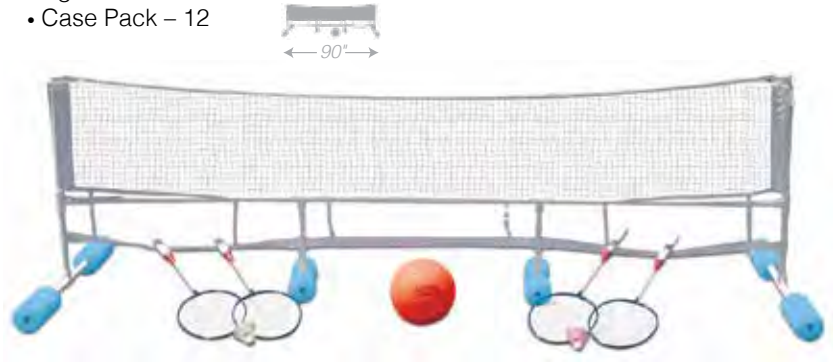

Easy Storage!

72708
Super Combo Water Volleyball / Badminton Game

- Non-corrosive PVC tubing
- Polyfoam floats
- Heavy-duty nylon netting
- Set includes: deluxe water volleyball with inflating needle, 4 metal badminton rackets and 2 birdies
- Color: White
- Package: Box
- Size: 90" W x 21" H x 24" D
- Age: 8+ Years
- Case Pack – 12