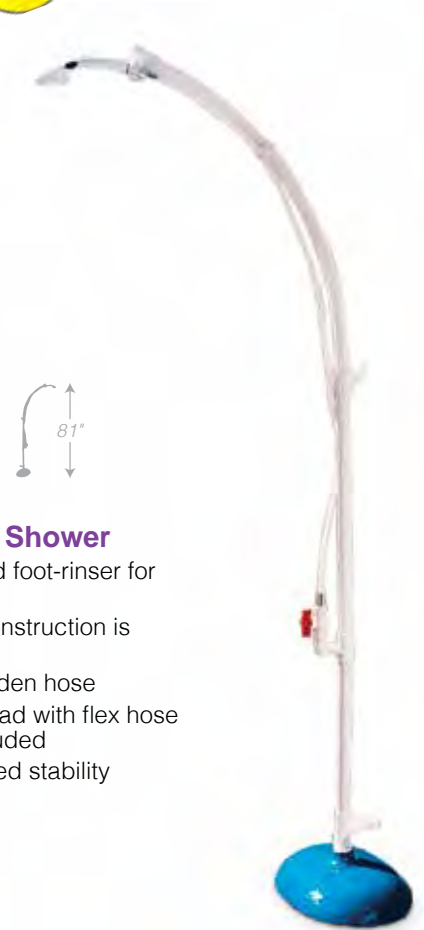

52508
Poolside Portable Shower

- Functional shower and foot-rinser for poolside or patio
- Non-corrosive PVC construction is weather resistant
- Attaches easily to garden hose
- Detachable showerhead with flex hose and on / off valve included
- Sand-fill base for added stability
- Color: White
- Package: Box
- Size: 81" H
- Case Pack – 4