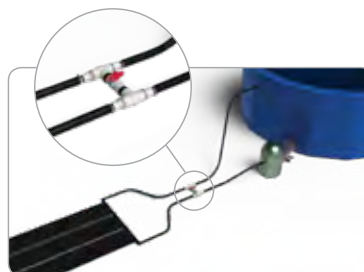

Solar Panels Accessory Kit - Box

- For use with above-ground pool solar heating panels
- Regulator valve for easy control of cold and warm water flow
- Easy to assemble
- Size: 5' L x 1 1/4" Diameter
- Kit includes: (2) 1 1/4" connector hoses, (4) stainless steel clamps, (1) regulator valve, (1) water controller and (2) hose reducers
- Case Pack – 12