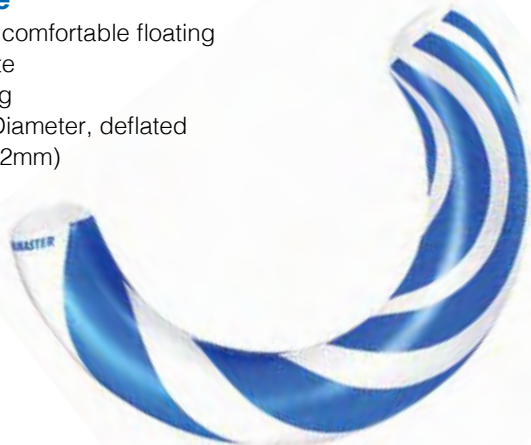

↑
60"
↓

View the entire Glitter Collection on page 68

Inflatables

Riders & Activities

81737

Curved Noodle

- Curve design for comfortable floating
- Color: Blue / White
- Package: Polybag
- Size: 44" W x 6" Diameter, deflated
- Gauge: 8.8g (0.22mm)
- Age: 8+ Years
- Case Pack – 12