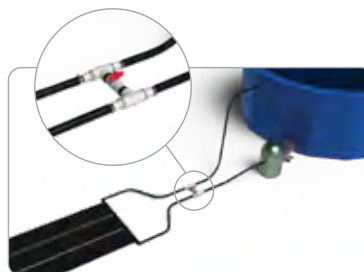

Solar Panels Accessory Kit - Box

- For use with above-ground pool solar heating panels
- Regulator valve for easy control of cold and warm water flow
- Easy to assemble
- Size: 5' L x 1¼" Diameter
- Kit includes: (2) 1¼" connector hoses, (4) stainless steel clamps, (1) regulator valve, (1) water controller and (2) hose reducers
- Case Pack – 12