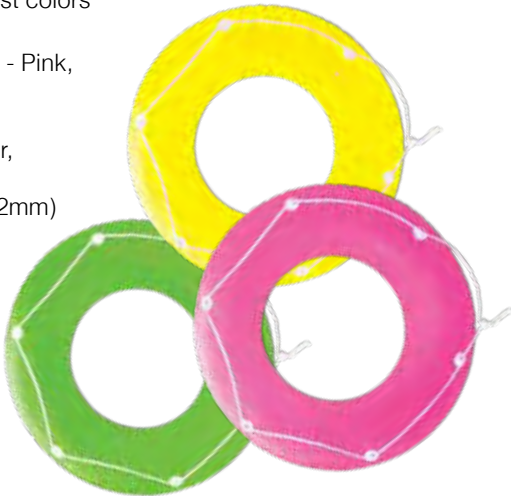

47" Neon Frost Swim Tube

- Dazzling neon frost colors
- Perimeter rope
- Color: 3 Assorted - Pink, Green, Yellow
- Package: Box
- Size: 47" Diameter, deflated
- Gauge: 8.8g (0.22mm)
- Age: 8+ Years
- Case Pack – 12