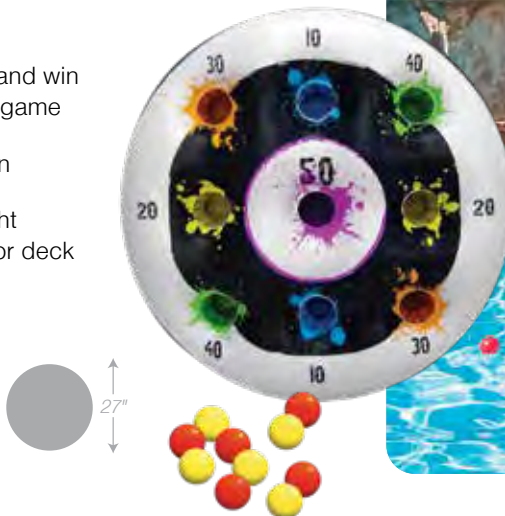

86193

Toss 'N' Splash

- Score the most points and win
- Set includes a floating game and ten game balls
- 9 pockets, each with an assigned point value
- Versatile and lightweight
- Fun for the pool, lawn or deck
- Color: Multi
- Package: Box
- Size: 27" Diameter
- Gauge: 10g (0.25mm)
- Age: 8+ Years
- Case Pack – 6