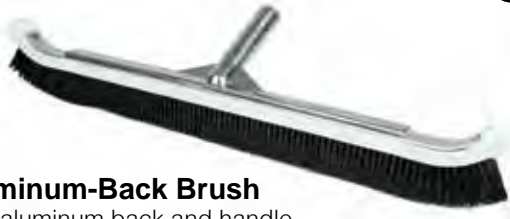

Brushes

All brushes are designed with ease-adapt handles to fit standard 1 1/4" poles. All brushes come in bulk packaging unless otherwise specified.

*Replacement Spring Clips #37650 available - pg 40

COMMERCIAL

20191

24" Aluminum-Back Brush

- Die-cast aluminum back and handle
- Aluminum channel set on durable PVC backing
- Curved-body design with mar-proof end caps
- Nylon bristles for long-lasting durability
- Case Pack – 6