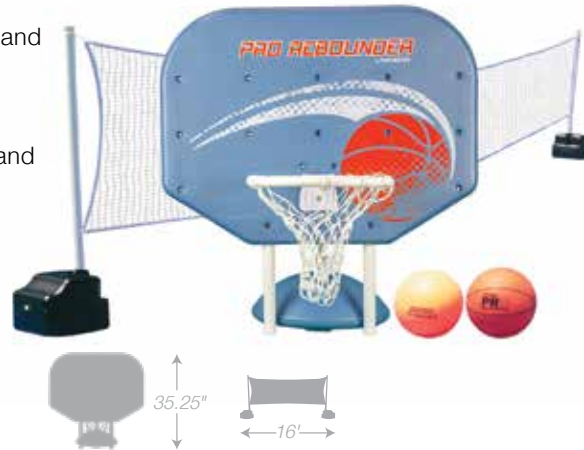

Pro Rebounder Poolside Basketball / Volleyball Game Combo

- All-weather hard-body backboard
- Polyform bases can be filled with water or sand
- Hand-woven polyethylene net
- 14" PVC hoop and PVC supports
- Set includes: basketball game, Classic Pro game ball, net, poles, pole support bases, and deluxe water volleyball with inflating needle
- Volleyball net extends over 38' with ties
- Color: Blue
- Package: Box
- Size (volleyball game): 16' W x 2.5' H
- Size (basketball game): 34" W x 35.25" H x 32.5" D; Backboard size: 34" W x 25.5" H
- Age: 12+ Years
- Case Pack – 1

**TOP
SELLER**