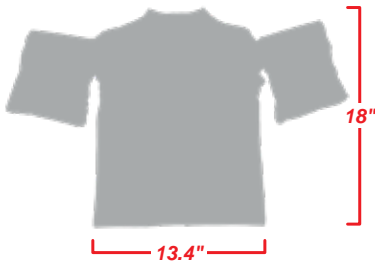

NEW

Lil' Splashers™ Swim Shirt Floaties

Innovation – Swim Shirt + Arm Floaties

Lil' Splashers™ Swim Shirt Floaties

- Short sleeve swim shirt with UPF 50+ features integrated EVA foam arm floats
- Zipper front for easy on / off functionality
- Loose-fit style that accommodates growing swimmers
- Made of 80% Polyester / 20% Spandex
- Color: Blue
- Package: Hanger
- Size: 18" H x 13.4" W (shirt)
- Age: 4 – 6 Years (Weight 30 – 50 lbs.)
- Case Pack – 6

50548 - Unicorn

50549 - Dino