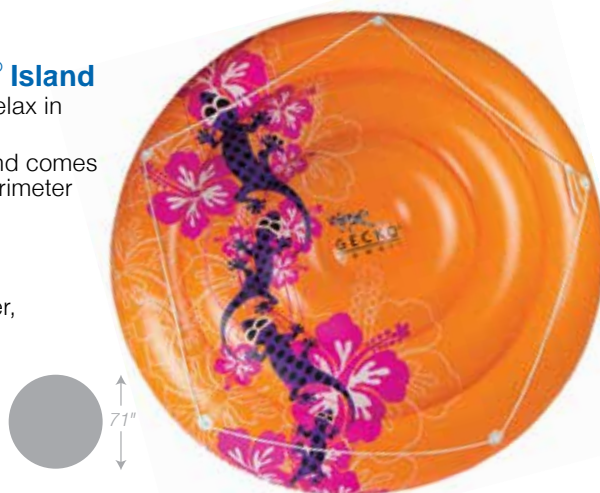

Gecko Hawaii® Island

- Stretch out and relax in true Gecko style
- Multi-person island comes complete with perimeter rope
- Color: Multi
- Package: Box
- Size: 71" Diameter, deflated
- Gauge: 12g (0.30mm)
- Age: Adult
- Case Pack - 4