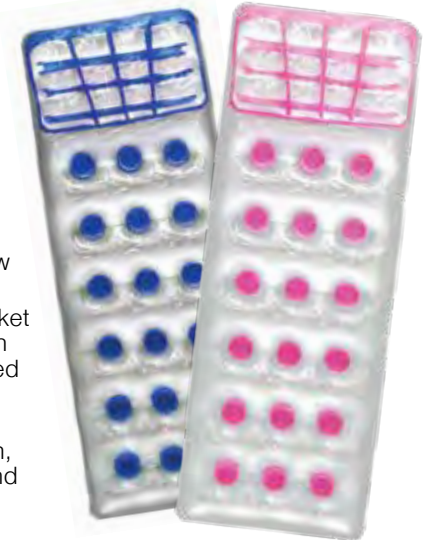

83360 French Classic Mattress

- Full-width raised pillow
- Classic French pocket construction with 18 tufted pockets
- Solid white vinyl bottom, clear top and contrasting pockets
- Color: 2 Assorted - Pink and Blue
- Package: Box
- Size: 29" W x 76" L, deflated
- Gauge: 12.8g (0.32mm)
- Age: Adult
- Case Pack – 12