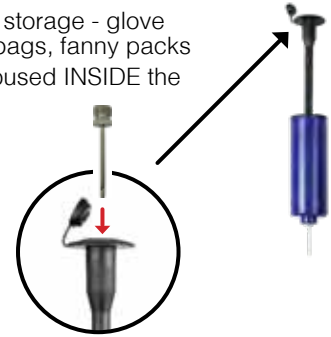

6" Mini Hand Pump

- On-the-go size for compact storage - glove compartments, sport / tote bags, fanny packs
- INCLUDES pump needle housed INSIDE the handle with easy-open cap
- Color: Blue
- Package: Polybag
- Size: 6" L
- Case Pack: 24