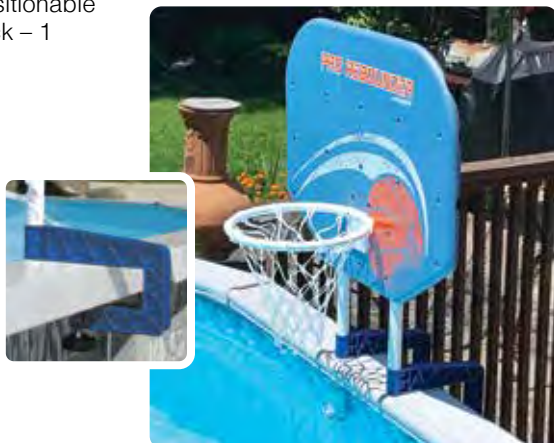

- Package: Box
- Size: 34" W x 35.25" H x 15" D;
Backboard size: 34" W x 25.5" H
- Age: 12+ Years

72784

Pro Rebounder Poolside Basketball Game with Bracket Mounts

- Bracket mounts are completely portable and repositionable
- Case Pack – 1