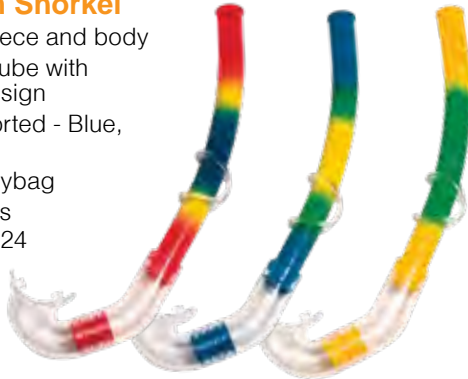

- Color: Blue
- Package: Clam Shell
- Size: 18.5" L
- Age: 8+ Years
- Case Pack – 12

92210

Maxi-Purge Junior Sport Swim Snorkel

- PVC mouthpiece and body
- Mid-volume tube with advanced design
- Color: 3 Assorted - Blue, Yellow, Red
- Package: Polybag
- Age: 8+ Years
- Case Pack – 24