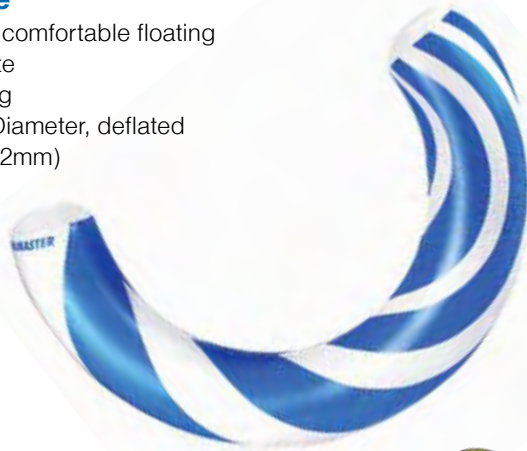

60"

View the entire Glitter Collection on page 54

Inflatables

Riders & Activities

81737

Curved Noodle

- Curve design for comfortable floating
- Color: Blue / White
- Package: Polybag
- Size: 44" W x 6" Diameter, deflated
- Gauge: 8.8g (0.22mm)
- Age: 8+ Years
- Case Pack – 12