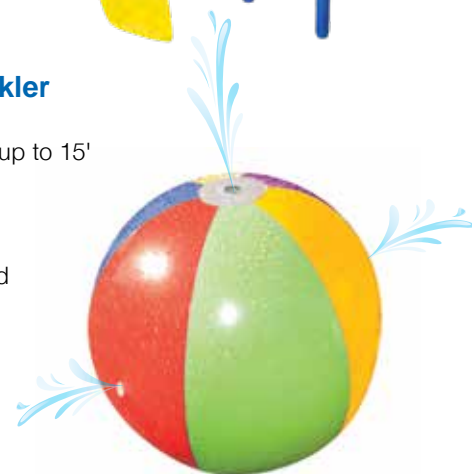

Splash & Spray Sprinkler

- Have fun and stay cool
- Multiple spray directions - up to 15'
- Simple hose connection
- Color: Multi
- Package: Box
- Size: 35" Diameter, deflated
- Gauge: 8.8g (0.22mm)
- Age: 6+ Years
- Case Pack – 12