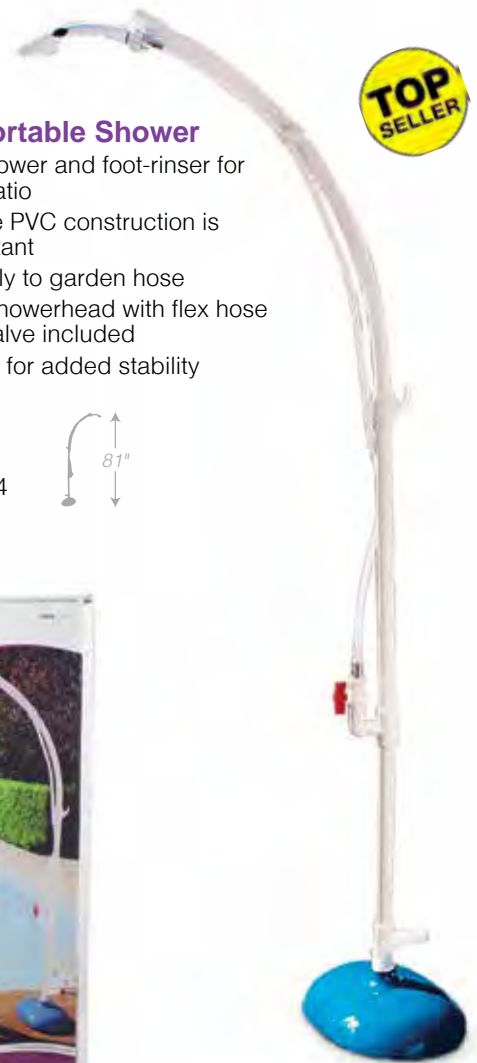

**52508
Poolside Portable Shower**

- Functional shower and foot-rinser for poolside or patio
- Non-corrosive PVC construction is weather resistant
- Attaches easily to garden hose
- Detachable showerhead with flex hose and on / off valve included
- Sand-fill base for added stability
- Color: White
- Package: Box
- Size: 81" H
- Case Pack – 4